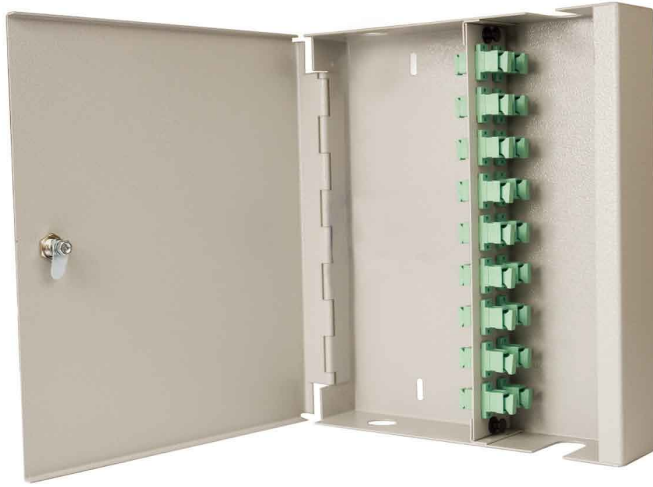

## WALL BOXES

### W04-LOCKABLE WALL BOXES 18 POSITION

#### W04 Specification:

Dimensions Width: 255mm  
 Depth: 50mm  
 Height: 270mm  
 Weight: 2kg Fully loaded  
 Colour: Grey RAL7035  
 Cable entry 2x20mm Gland hole

	SC MULTIMODE SIMPLEX	
	W04(18POS)	WITH
	w04scm04	4 adapters
	w04scm08	8 adapters
	w04scm12	12 adapters
	w04scm18	18 adapters
Adapter only part no. SCUSPHRBEIGE		