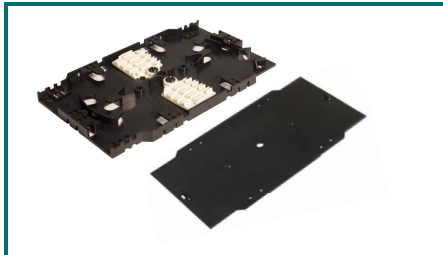

Splice Tray And Lid(Back)
Part No.:
SOFTRAYBA

Splice Cassette With Clear Lid(Back)
Part No.:
SOFTRAYBB

Panel Blanks
Part No.:
SOFSTBLANK
SOFSCDBLANK
SOFSCSBLANK

Cable Management Kit
Part No.:
SOFKIT01

Splice Protectors
Part No.:
SOFSPICE45CLEAR
SOFSPICE60CLEAR

1U Brush Strip
Part No.
SOF1UBRUSHSTRIP(1U Brush Strip)

1U Fan Unit
Part No.
SOFFAN01(2 fans EU style)
SOFFAN02(4 fans EU style)
SOFFAN03(2 fans UK style)
SOFFAN04(4 fans UK style)

2U Lockable Sliding Drawer
Part No.
SOFDRAW01(2U High lockable Sliding Draw)