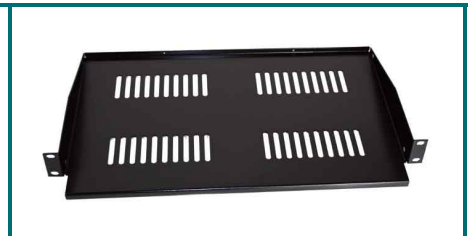

Splice Tray And Lid(Back)
Part No.:
SOFTRAYBA

Splice Cassette With Clear Lid(Back)
Part No.:
SOFTRAYBB

Panel Blanks
Part No.:
SOFSTBLANK
SOFSCDBLANK
SOFSCSBLANK

Cable Management Kit
Part No.:
SOFKIT01

Splice Protectors
Part No.:
SOFSPICE45CLEAR
SOFSPICE60CLEAR

1U Brush Strip
Part No.
SOF1UBRUSHSTRIP(1U Brush Strip)

1U Fan Unit
Part No.
SOFFAN01(2 fans EU style)
SOFFAN02(4 fans EU style)
SOFFAN03(2 fans UK style)
SOFFAN04(4 fans UK style)

2U Lockable Sliding Drawer
Part No.
SOFDRAW01(2U High lockable Sliding Draw)